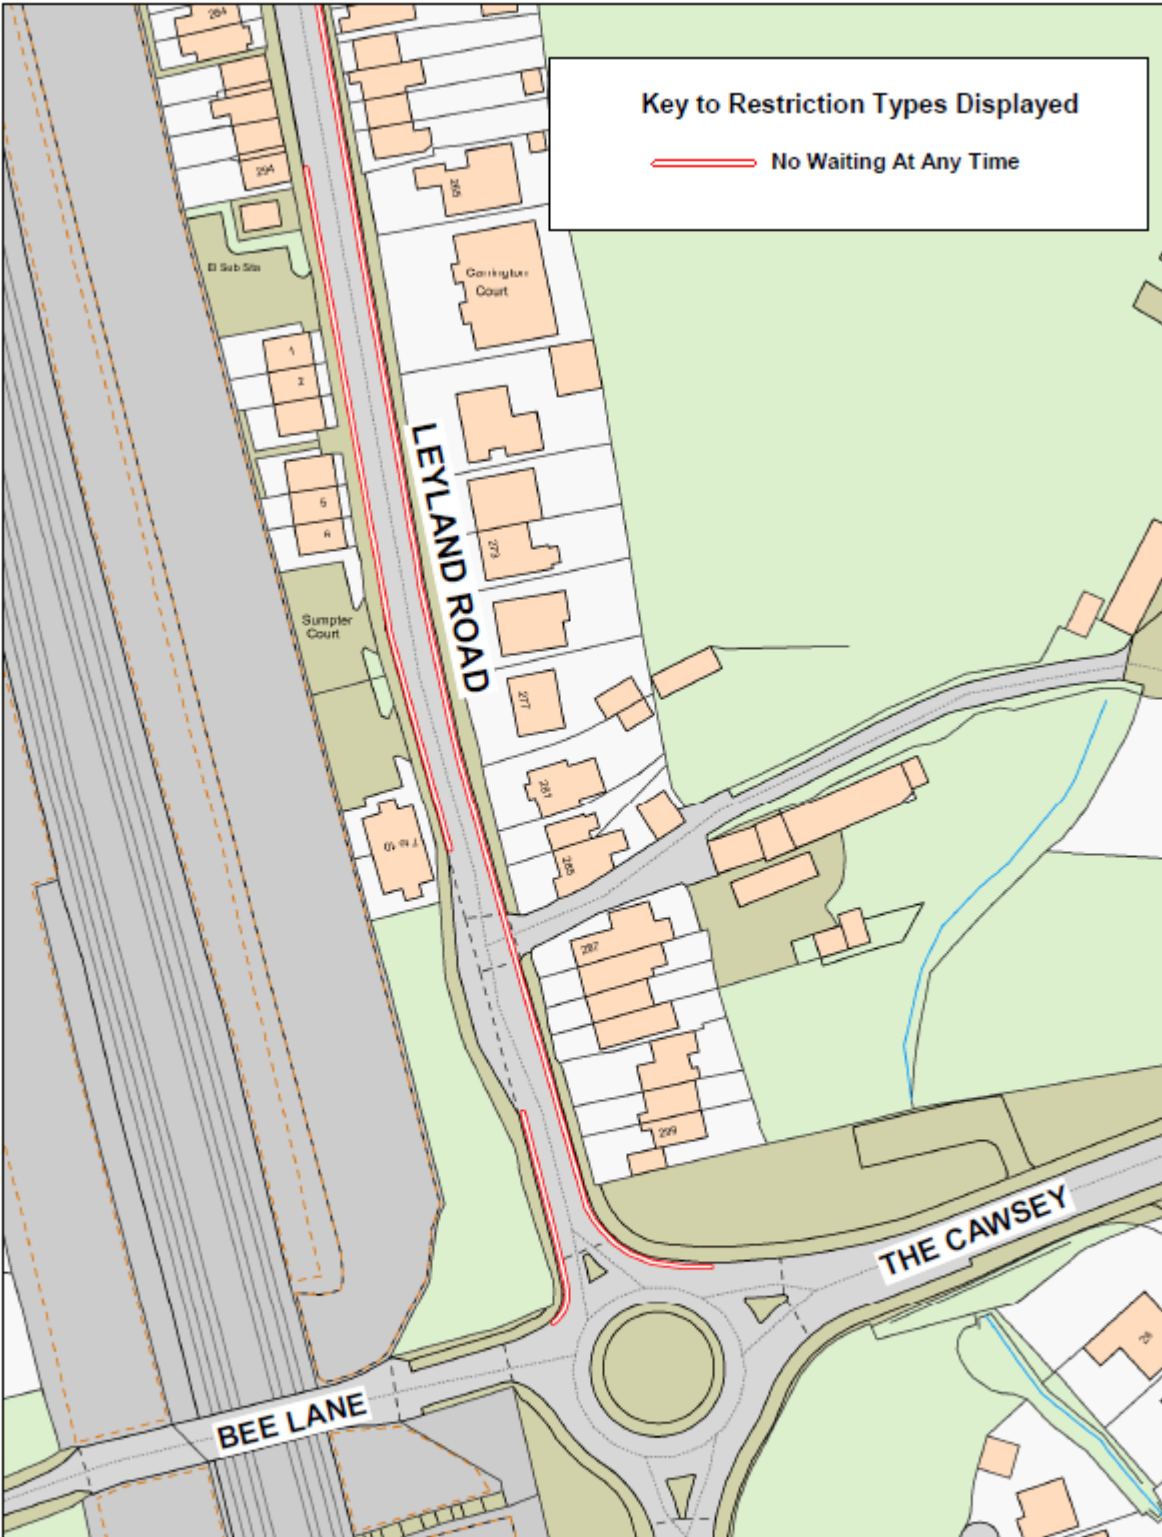

SCALE	1 : 1000
DATE	13/04/2023
DRAWING No.	C/23-24(1)DM-1
DRAWN BY	CGL
	Scale with care as distortion may occur

**Key to Restriction Types Displayed**

— No Waiting At Any Time

**Leyland Road,  
Penwortham**

SCALE	1 : 1000
DATE	12/04/2023
DRAWING No.	CR23-24(2)DM-2
DRAWN BY	CGL
	Scale with care as distortion may occur